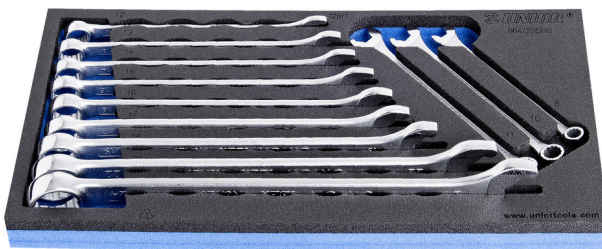

Set of combinations wrenches, IBEX in SOS tool tray

964/2BSOS

Profiles

Product features

- Tool tray dimension: 188 x 364 x 30 mm
- Compatible with drawers of Eurostyle, Eurovision, Euromotion, Europlus and Hercules (front drawers) line

Set includes:

- 12x combination wrench IBEX (article 129/1) dim. 8, 10, 11, 12, 13, 14, 15, 16, 17, 19, 22, 24

Product name

SKU

Article

Dimensions

Quantity

Product name	SKU	Article	Dimensions	Quantity
Set of combinations wrenches, IBEX in SOS tool tray	621053	964/2BSOS	8 - 24	12
Combination wrench IBEX		129/1	8, 10, 11, 12, 13, 14, 15, 16, 17, 19, 22, 24	12
SOS tool tray for 964/2BSOS		vI964/2BSOS	188x364x30	1

* Images of products are symbolic. All dimensions are in mm, and weight in grams. All listed dimensions may vary in tolerance.