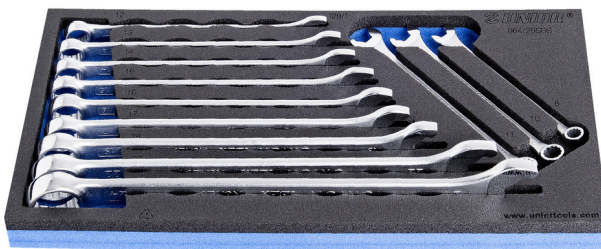

Set of combinations wrenches, IBEX in SOS tool tray

964/2BSOS

Profiles

Product features

- Tool tray dimension: 188 x 364 x 30 mm
- Compatible with drawers of Eurostyle, Eurovision, Europlus and Hercules (front drawers) line

Set includes:

- 12x combination wrench IBEX (article 129/1) dim. 8, 10, 11, 12, 13, 14, 15, 16, 17, 19, 22, 24

| Product name | SKU | Article | Dimensions | Quantity |
|---|--------|-----------|------------|----------|
| Set of combinations wrenches, IBEX in SOS tool tray | 621053 | 964/2BSOS | 8 - 24 | 12 |

| Product name | SKU | Article | Dimensions | Quantity |
|-----------------------------|---|-------------|--|----------|
| Combination wrench IBEX |  | 129/1 | 8, 10, 11, 12, 13, 14, 15, 16, 17, 19, 22, 24 | 12 |
| SOS tool tray for 964/2BSOS | | vI964/2BSOS | 188x364x30 | 1 |