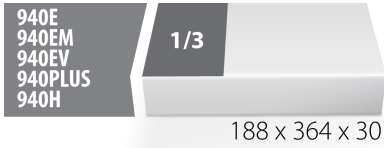

- These tool trays of polyethylene foam are used for clearer and better organised tool storage in tool boxes, tool cases, the drawers of tool carriages and tool cabinets. These tool trays can be used in a wide range of temperatures, do not absorb dampness and, with normal use, have a long lifespan. They protect the tools by holding them in their own specifically designed place, thus preventing them from moving uncontrollably around in the storage area. As the positions in the tray are precisely defined and designed for each specific tool, it is also easy to establish which tools are missing.

Why Choose Unior:

- Unior is a renowned brand in the industry, celebrated for its dedication to quality and innovation. With a legacy of excellence, Unior tools are crafted to meet the highest standards, ensuring reliability and outstanding performance.

Product name	SKU	Article	Dimensions	Quantity
SOS alet tepsisinde açık ağızlı anahtar takımı	621050	964/1ASOS	6 - 32	12
Açık ağızlı anahtar		110/1	6 x 7, 8 x 9, 10 x 11, 12 x 13, 14 x 15, 16 x 17, 18 x 19, 20 x 22, 21 x 23, 24 x 27, 25 x 28, 30 x 32	12
964/1ASOS için SOS alet tepsisi		v1964/1ASOS	188x364x30	1

* Ürünlerin resimleri semboliktir. Bütün boyutlar mm ve ağırlık gram cinsindedir.