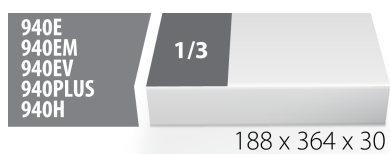

wide range of temperatures, do not absorb dampness and, with normal use, have a long lifespan. They protect the tools by holding them in their own specifically designed place, thus preventing them from moving uncontrollably around in the storage area. As the positions in the tray are precisely defined and designed for each specific tool, it is also easy to establish which tools are missing.

Why Choose Unior:

- Unior is a renowned brand in the industry, celebrated for its dedication to quality and innovation. With a legacy of excellence, Unior tools are crafted to meet the highest standards, ensuring reliability and outstanding performance.

Denumirea Produsului	SKU	Articol	Dimensiuni	Cantitate
Set de chei combinate varianta lunga in suport SOS	621052	964/2ASOS	8 - 24	12
Chei combinate, varianta lunga	120/1	120/1	8, 9, 10, 12, 13, 14, 17, 19, 20, 21, 22, 24	12
Modul SOS pentru chei combinate lungi		vI964/2ASOS	188x364x30	1

* Imaginea produsului este simbolica. Toate dimensiunile sunt exprimate în mm, greutatea în grame.