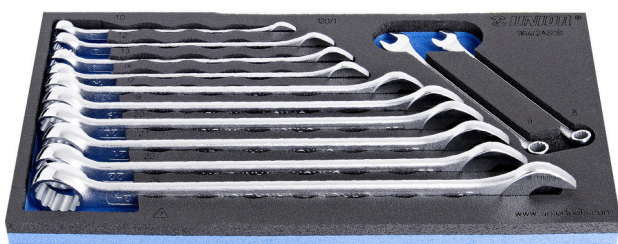

Set de chei combinate varianta lunga in suport SOS

964/2ASOS

Profile

Caracteristicile produsului

- Tool tray dimension: 188 x 364 x 30 mm
- Compatible with drawers of Eurostyle, Eurovision, Europlus and Hercules (front drawers) line

Set includes:

- 12x long combination wrench (article 120/1) dim. 8, 9, 10, 12, 13, 14, 17, 19, 20, 21, 22, 24

Denumirea Produsului	SKU	Articol	Dimensiuni	Cantitate
Set de chei combinate varianta lunga in suport SOS	621052	964/2ASOS	8 - 24	12

Denumirea Produsului	SKU	Articol	Dimensiuni	Cantitate
Chei combinate, varianta lunga		120/1	8, 9, 10, 12, 13, 14, 17, 19, 20, 21, 22, 24	12
Modul SOS pentru chei combinate lungi		vI964/2ASOS	188x364x30	1