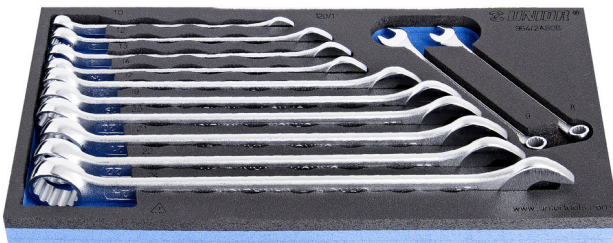

Set de chei combinate varianta lunga in suport SOS

964/2ASOS

Profile

Caracteristicile produsului

- Tool tray dimension: 188 x 364 x 30 mm
- Compatible with drawers of Eurostyle, Eurovision, Euromotion, Europlus and Hercules (front drawers) line

Set includes:

- 12x long combination wrench (article 120/1) dim. 8, 9, 10, 12, 13, 14, 17, 19, 20, 21, 22, 24

Module din spuma SOS - Avantaje

- Material: spuma polietilenica de joasa densitate
- Modulele SOS sunt facute din spuma de polietilena dublu strat care este rezistent la grasimi, benzina, ulei, solventi nitro, adezivi si ulei de motor - toate putand fi curatate fara a lasa urme vizibile (pete). Pentru a evita petele permanente, murdaririle cu adezivi sau uleiul de motor, acestea trebuie curatate imediat cu benzina.
- These tool trays of polyethylene foam are used for clearer and better organised tool storage in tool boxes, tool cases, the drawers of tool carriages and tool cabinets. These tool trays can be used in a

wide range of temperatures, do not absorb dampness and, with normal use, have a long lifespan. They protect the tools by holding them in their own specifically designed place, thus preventing them from moving uncontrollably around in the storage area. As the positions in the tray are precisely defined and designed for each specific tool, it is also easy to establish which tools are missing.