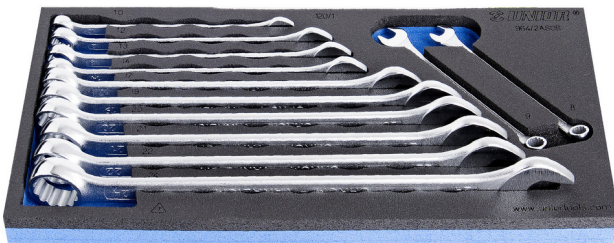

Set of combinations wrenches, long in SOS tool tray

964/2ASOS

프로파일

제품 특징

- Tool tray dimension: 188 x 364 x 30 mm
- Compatible with drawers of Eurostyle, Eurovision, Euromotion, Europlus and Hercules (front drawers) line

세트 구성품:

- 12x long combination wrench (article 120/1) dim. 8, 9, 10, 12, 13, 14, 17, 19, 20, 21, 22, 24

제품명

SKU

Article

직경

수량

제품명	SKU	Article	직경	수량
Set of combinations wrenches, long in SOS tool tray	621052	964/2ASOS	8 - 24	12
롱 타입 콤비네이션 렌치		120/1	8, 9, 10, 12, 13, 14, 17, 19, 20, 21, 22, 24	12
SOS tool tray for 964/2ASOS		vI964/2ASOS	188x364x30	1

* Images of products are symbolic. All dimensions are in mm, and weight in grams. All listed dimensions may vary in tolerance.