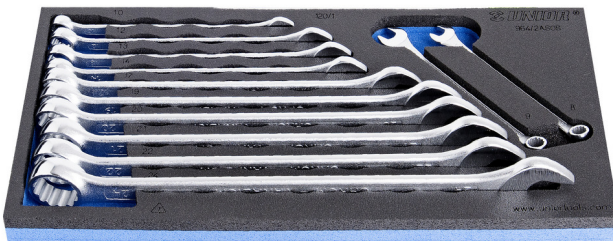

Jeu de clés mixtes longues en module SOS

964/2ASOS

Profils

Description produit

- Dimension du module : 188 x 364 x 30 mm
- Compatible avec les tiroirs des gammes Eurostyle, Eurovision, Europlus et Hercules (tiroirs de devant)

Le jeu comprend :

- 12x long combination wrench (article 120/1) dim. 8, 9, 10, 12, 13, 14, 17, 19, 20, 21, 22, 24

SOS tool trays – avantages:

- matière : mousse polyéthylène de faible densité
- The tool trays are made from foamed polyethylene, which is resistant to grease, petrol, oil, nitro diluents, adhesives and motor oil – all of which can easily be removed without leaving any visible residue (stains). Adhesives and motor oil need to be removed immediately by cleaning with petrol in order to avoid permanent staining.
- These tool trays of polyethylene foam are used for clearer and better organised tool storage in tool boxes, tool cases, the drawers of tool carriages and tool cabinets. These tool trays can be used in a wide range of temperatures, do not absorb dampness and, with normal use, have a long lifespan. They

protect the tools by holding them in their own specifically designed place, thus preventing them from moving uncontrollably around in the storage area. As the positions in the tray are precisely defined and designed for each specific tool, it is also easy to establish which tools are missing.

Nom du produit	SKU	Article	Dimensions	Quantité
Jeu de clés mixtes longues en module SOS	621052	964/2ASOS	8 - 24	12
Clé mixte longue chromée polie		120/1	8, 9, 10, 12, 13, 14, 17, 19, 20, 21, 22, 24	12
Module mousse SOS vide pour 964/2ASOS		vI964/2ASOS	188x364x30	1