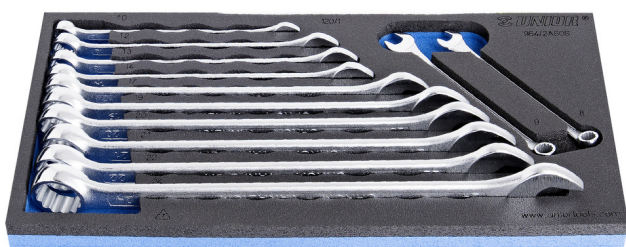

# Set of combinations wrenches, long in SOS tool tray

964/2ASOS

## Product attributes

- Tool tray dimension: 188 x 364 x 30 mm
- Compatible with drawers of Eurostyle, Eurovision, Europlus and Hercules (front drawers) line

## Set includes:

- 12x long combination wrench (article 120/1) dim. 8, 9, 10, 12, 13, 14, 17, 19, 20, 21, 22, 24

Product name	SKU	Article	Dimensions	Quantity
Set of combinations wrenches, long in SOS tool tray	621052	964/2ASOS	8 - 24	12