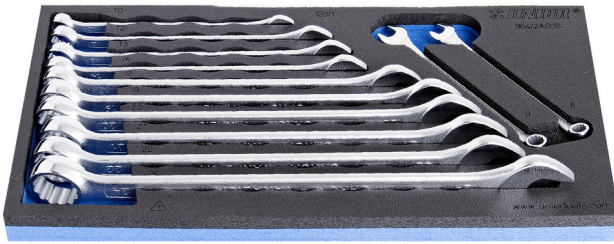

SOS工具托盘装长柄组合扳手套装

964/2ASOS

配置文件

产品属性

- Tool tray dimension: 188 x 364 x 30 mm
- Compatible with drawers of Eurostyle, Eurovision, Euromotion, Europlus and Hercules (front drawers) line

Set includes:

- 12x long combination wrench (article 120/1) dim. 8, 9, 10, 12, 13, 14, 17, 19, 20, 21, 22, 24

SOS工具托盘 - 优点：

- 材料：低密度聚乙烯泡沫
- SOS工具托盘使用双层泡沫聚乙烯制成，可轻松去除油脂、汽油、机油、硝基稀释液、粘合剂和车用机油，且不会留下可见残余物（污渍）。粘合剂和车用机油需要使用汽油及时去除，以免留下永久性污渍。
- These tool trays of polyethylene foam are used for clearer and better organised tool storage in tool boxes, tool cases, the drawers of tool carriages and tool cabinets. These tool trays can be used in a wide range of temperatures, do not absorb dampness and, with normal use, have a long lifespan. They protect the tools by holding them in their own specifically designed place, thus preventing them from

moving uncontrollably around in the storage area. As the positions in the tray are precisely defined and designed for each specific tool, it is also easy to establish which tools are missing.

Why Choose Unior: