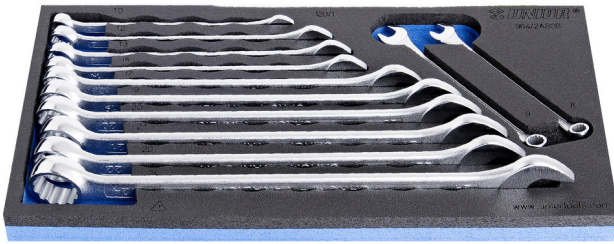

# SOS工具托盘装长柄组合扳手套装

964/2ASOS

## 产品属性

- Tool tray dimension: 188 x 364 x 30 mm
- Compatible with drawers of Eurostyle, Eurovision, Europlus and Hercules (front drawers) line

## Set includes:

- 12x long combination wrench (article 120/1) dim. 8, 9, 10, 12, 13, 14, 17, 19, 20, 21, 22, 24

产品名称	SKU	文章	尺寸	数量
SOS工具托盘装长柄组合扳手套装	621052	964/2ASOS	8 - 24	12
长柄组合扳手		120/1	8, 9, 10, 12, 13, 14, 17, 19, 20, 21, 22, 24	12