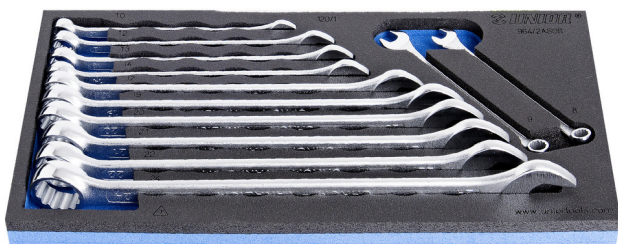

# К-Т звездагаечни ключове в SOS подложка

964/2ASOS

## Параметри на продукта

- Инструментална подложка : 188 x 364 x 30 mm
- Съвместим с чекмеджета от Eurostyle, Eurovision, Euromotion, Europlus и Hercules (предни чекмеджета) линия

## Комплектът включва :

- 12x удължен звездагаечен ключ (артикул 120/1)разм. 8, 9, 10, 12, 13, 14, 17, 19, 20, 21, 22, 24

- These tool trays of polyethylene foam are used for clearer and better organised tool storage in tool boxes, tool cases, the drawers of tool carriages and tool cabinets. These tool trays can be used in a wide range of temperatures, do not absorb dampness and, with normal use, have a long lifespan. They protect the tools by holding them in their own specifically designed place, thus preventing them from moving uncontrollably around in the storage area. As the positions in the tray are precisely defined and designed for each specific tool, it is also easy to establish which tools are missing.