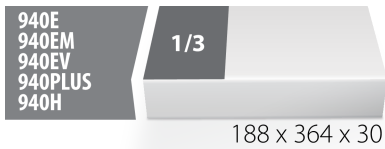

wide range of temperatures, do not absorb dampness and, with normal use, have a long lifespan. They protect the tools by holding them in their own specifically designed place, thus preventing them from moving uncontrollably around in the storage area. As the positions in the tray are precisely defined and designed for each specific tool, it is also easy to establish which tools are missing.

Why Choose Unior:

- Unior is a renowned brand in the industry, celebrated for its dedication to quality and innovation. With a legacy of excellence, Unior tools are crafted to meet the highest standards, ensuring reliability and outstanding performance.

Product name	SKU	Article	Dimensions	Quantity
Set of combinations wrenches, long in SOS tool tray	621052	964/2ASOS	8 - 24	12
Combination wrench, long type		120/1	8, 9, 10, 12, 13, 14, 17, 19, 20, 21, 22, 24	12
SOS tool tray for 964/2ASOS		vI964/2ASOS	188x364x30	1

* Images of products are symbolic. All dimensions are in mm, and weight in grams. All listed dimensions may vary in tolerance.