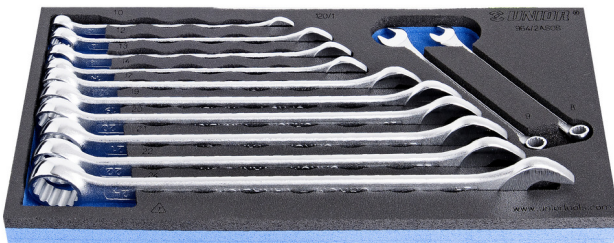

# Set of combinations wrenches, long in SOS tool tray

964/2ASOS

## Profiles

## Product features

- Tool tray dimension: 188 x 364 x 30 mm
- Compatible with drawers of Eurostyle, Eurovision, Euromotion, Europlus and Hercules (front drawers) line

## Set includes:

- 12x long combination wrench (article 120/1) dim. 8, 9, 10, 12, 13, 14, 17, 19, 20, 21, 22, 24

Product name

SKU

Article

Dimensions

Quantity

Product name	SKU	Article	Dimensions	Quantity
Set of combinations wrenches, long in SOS tool tray	621052	964/2ASOS	8 - 24	12
Combination wrench, long type		120/1	8, 9, 10, 12, 13, 14, 17, 19, 20, 21, 22, 24	12
SOS tool tray for 964/2ASOS		vI964/2ASOS	188x364x30	1