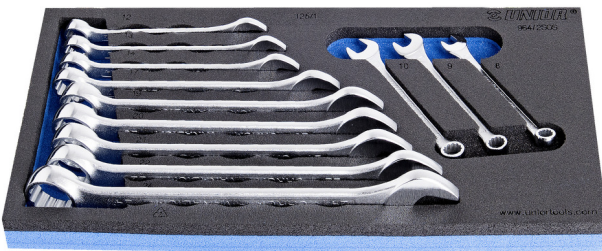

# Steekringsleutelset, kort model in SOS-module

964/2SOS

## Product attributen

- Tool tray dimension: 188 x 364 x 30 mm
- Compatible with drawers of Eurostyle, Eurovision, Euromotion, Europlus and Hercules (front drawers) line

## Set bevat

- 12x short combination wrench (article 125/1) dim. 8, 9, 10, 12, 13, 14, 17, 19, 20, 21, 22, 24

## SOS tool trays – advantages:

- materiaal: polyethyleenschuim met lage dichtheid
- The tool trays are made from foamed polyethylene, which is resistant to grease, petrol, oil, nitro diluents, adhesives and motor oil – all of which can easily be removed without leaving any visible residue (stains). Adhesives and motor oil need to be removed immediately by cleaning with petrol in order to avoid permanent staining.
- These tool trays of polyethylene foam are used for clearer and better organised tool storage in tool boxes, tool cases, the drawers of tool carriages and tool cabinets. These tool trays can be used in a