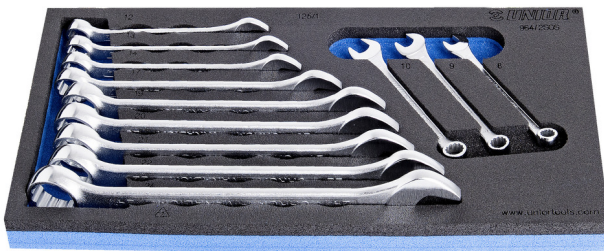

Set of combinations wrenches in SOS tool tray

964/2SOS

프로파일

제품 특징

- Tool tray dimension: 188 x 364 x 30 mm
- Compatible with drawers of Eurostyle, Eurovision, Europlus and Hercules (front drawers) line

세트 구성품:

- 12x short combination wrench (article 125/1) dim. 8, 9, 10, 12, 13, 14, 17, 19, 20, 21, 22, 24

제품명	SKU	Article	직경	수량
Set of combinations wrenches in SOS tool tray	621051	964/2SOS	8 - 24	12

제품명	SKU	Article	직경	수량
숫 타입 콤비네이션 렌치		125/1	8, 9, 10, 12, 13, 14, 17, 19, 20, 21, 22, 24	12
SOS tool tray for 964/2SOS		v1964/2SOS	188x364x30	1

* Images of products are symbolic. All dimensions are in mm, and weight in grams. All listed dimensions may vary in tolerance.