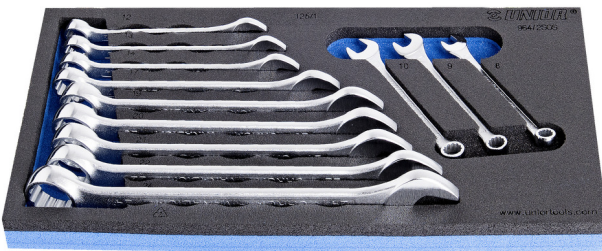

Set of combinations wrenches in SOS tool tray

964/2SOS

프로파일

제품 특징

- Tool tray dimension: 188 x 364 x 30 mm
- Compatible with drawers of Eurostyle, Eurovision, Euromotion, Europlus and Hercules (front drawers) line

세트 구성품:

- 12x short combination wrench (article 125/1) dim. 8, 9, 10, 12, 13, 14, 17, 19, 20, 21, 22, 24

제품명

SKU

Article

직경

수량

제품명	SKU	Article	직경	수량
Set of combinations wrenches in SOS tool tray	621051	964/2SOS	8 - 24	12
숫 타입 콤비네이션 렌치		125/1	8, 9, 10, 12, 13, 14, 17, 19, 20, 21, 22, 24	12
SOS tool tray for 964/2SOS		v1964/2SOS	188x364x30	1

* Images of products are symbolic. All dimensions are in mm, and weight in grams. All listed dimensions may vary in tolerance.