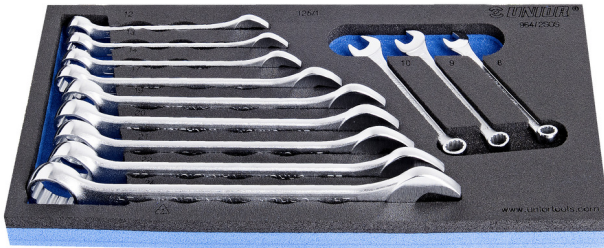

# Jeu de clés mixtes en module SOS

964/2SOS

## Description produit

- Dimension du module : 188 x 364 x 30 mm
- Compatible avec les tiroirs des gammes Eurostyle, Eurovision, Europlus et Hercules (tiroirs de devant)

## Le jeu comprend :

- 12x short combination wrench (article 125/1) dim. 8, 9, 10, 12, 13, 14, 17, 19, 20, 21, 22, 24

## SOS tool trays – advantages:

- matière : mousse polyéthylène de faible densité
- The tool trays are made from foamed polyethylene, which is resistant to grease, petrol, oil, nitro diluents, adhesives and motor oil – all of which can easily be removed without leaving any visible residue (stains). Adhesives and motor oil need to be removed immediately by cleaning with petrol in order to avoid permanent staining.
- These tool trays of polyethylene foam are used for clearer and better organised tool storage in tool boxes, tool cases, the drawers of tool carriages and tool cabinets. These tool trays can be used in a wide range of temperatures, do not absorb dampness and, with normal use, have a long lifespan. They protect the tools by holding them in their own specifically designed place, thus preventing them from