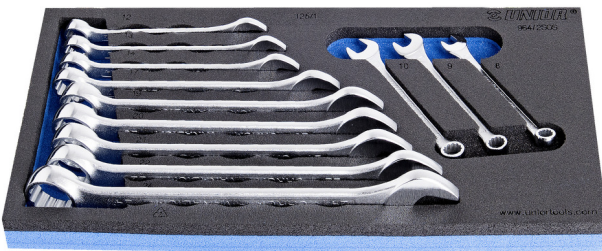

Set of combinations wrenches in SOS tool tray

964/2SOS

Profiles

Product features

- Tool tray dimension: 188 x 364 x 30 mm
- Compatible with drawers of Eurostyle, Eurovision, Euromotion, Europlus and Hercules (front drawers) line

Set includes:

- 12x short combination wrench (article 125/1) dim. 8, 9, 10, 12, 13, 14, 17, 19, 20, 21, 22, 24

Product name

SKU

Article

Dimensions

Quantity

Product name	SKU	Article	Dimensions	Quantity
Set of combinations wrenches in SOS tool tray	621051	964/2SOS	8 - 24	12
Combination wrench, short type		125/1	8, 9, 10, 12, 13, 14, 17, 19, 20, 21, 22, 24	12
SOS tool tray for 964/2SOS		vI964/2SOS	188x364x30	1

* Images of products are symbolic. All dimensions are in mm, and weight in grams. All listed dimensions may vary in tolerance.