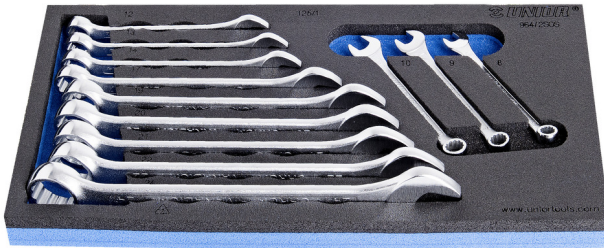

SOS工具托盘装组合扳手套装

964/2SOS

配置文件

产品属性

- Tool tray dimension: 188 x 364 x 30 mm
- Compatible with drawers of Eurostyle, Eurovision, Euromotion, Europlus and Hercules (front drawers) line

Set includes:

- 12x short combination wrench (article 125/1) dim. 8, 9, 10, 12, 13, 14, 17, 19, 20, 21, 22, 24

SOS工具托盘 - 优点：

- 材料：低密度聚乙烯泡沫
- SOS工具托盘使用双层泡沫聚乙烯制成，可轻松去除油脂、汽油、机油、硝基稀释液、粘合剂和车用机油，且不会留下可见残余物（污渍）。粘合剂和车用机油需要使用汽油及时去除，以免留下永久性污渍。
- These tool trays of polyethylene foam are used for clearer and better organised tool storage in tool boxes, tool cases, the drawers of tool carriages and tool cabinets. These tool trays can be used in a wide range of temperatures, do not absorb dampness and, with normal use, have a long lifespan. They protect the tools by holding them in their own specifically designed place, thus preventing them from

moving uncontrollably around in the storage area. As the positions in the tray are precisely defined and designed for each specific tool, it is also easy to establish which tools are missing.

Why Choose Unior: