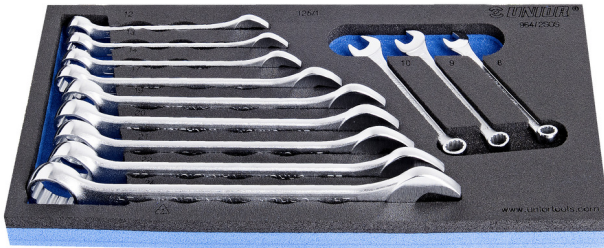

SOS工具托盘装组合扳手套装

964/2SOS

配置文件

产品属性

- Tool tray dimension: 188 x 364 x 30 mm
- Compatible with drawers of Eurostyle, Eurovision, Europlus and Hercules (front drawers) line

Set includes:

- 12x short combination wrench (article 125/1) dim. 8, 9, 10, 12, 13, 14, 17, 19, 20, 21, 22, 24

产品名称	SKU	文章	尺寸	数量
SOS工具托盘装组合扳手套装	621051	964/2SOS	8 - 24	12

产品名称	SKU	文章	尺寸	数量
短柄两用扳手		125/1	8, 9, 10, 12, 13, 14, 17, 19, 20, 21, 22, 24	12
964/2SOS的SOS工具托盘		v1964/2SOS	188x364x30	1

* Images of products are symbolic. All dimensions are in mm, and weight in grams. All listed dimensions may vary in tolerance.