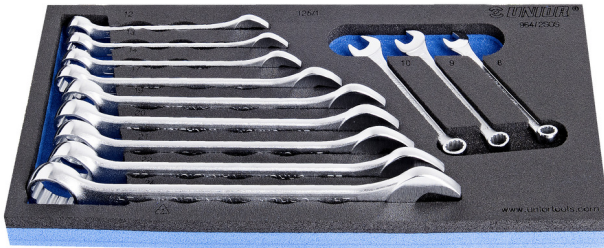

# SOS工具托盘装组合扳手套装

964/2SOS

## 产品属性

- Tool tray dimension: 188 x 364 x 30 mm
- Compatible with drawers of Eurostyle, Eurovision, Euromotion, Europlus and Hercules (front drawers) line

## Set includes:

- 12x short combination wrench (article 125/1) dim. 8, 9, 10, 12, 13, 14, 17, 19, 20, 21, 22, 24

产品名称	SKU	文章	尺寸	数量
SOS工具托盘装组合扳手套装	621051	964/2SOS	8 - 24	12

产品名称	SKU	文章	尺寸	数量
短柄两用扳手		125/1	8, 9, 10, 12, 13, 14, 17, 19, 20, 21, 22, 24	12
964/2SOS的SOS工具托盘		v1964/2SOS	188x364x30	1