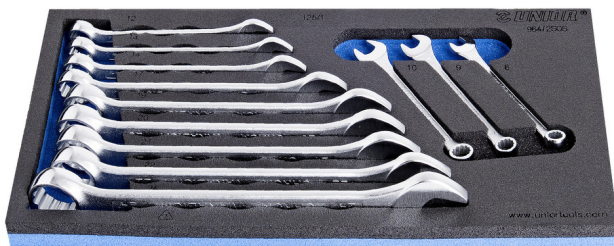

Set of combinations wrenches in SOS tool tray

964/2SOS

Profielen

[_\(/be/support/warranty\)](https://www.uniortools.com/be/support/warranty).

Product attributen

- Tool tray dimension: 188 x 364 x 30 mm
- Compatible with drawers of Eurostyle, Eurovision, Europlus and Hercules (front drawers) line

Set includes:

- 12x short combination wrench (article 125/1) dim. 8, 9, 10, 12, 13, 14, 17, 19, 20, 21, 22, 24

188 x 364 x 30

Productnaam	SKU	Artikel	Afmetingen	Hoeveelheid
Set of combinations wrenches in SOS tool tray	621051	964/2SOS	8 - 24	12

Productnaam	SKU	Artikel	Afmetingen	Hoeveelheid
Combination wrench, short type		125/1	8, 9, 10, 12, 13, 14, 17, 19, 20, 21, 22, 24	12
SOS tool tray for 964/2SOS		vI964/2SOS	188x364x30	1

Retail verpakking