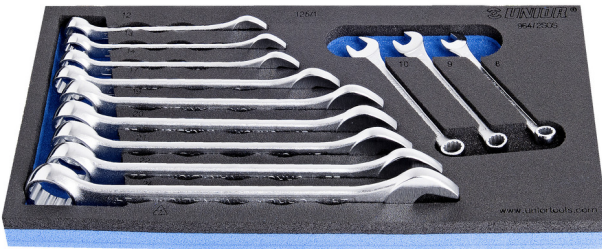

Set of combinations wrenches in SOS tool tray

964/2SOS

Profiles

Product features

- Tool tray dimension: 188 x 364 x 30 mm
- Compatible with drawers of Eurostyle, Eurovision, Euromotion, Europlus and Hercules (front drawers) line

Set includes:

- 12x short combination wrench (article 125/1) dim. 8, 9, 10, 12, 13, 14, 17, 19, 20, 21, 22, 24

Product name

SKU

Article

Dimensions

Quantity

Product name	SKU	Article	Dimensions	Quantity
Set of combinations wrenches in SOS tool tray	621051	964/2SOS	8 - 24	12
Combination wrench, short type		125/1	8, 9, 10, 12, 13, 14, 17, 19, 20, 21, 22, 24	12
SOS tool tray for 964/2SOS		vI964/2SOS	188x364x30	1

* Images of products are symbolic. All dimensions are in mm, and weight in grams. All listed dimensions may vary in tolerance.