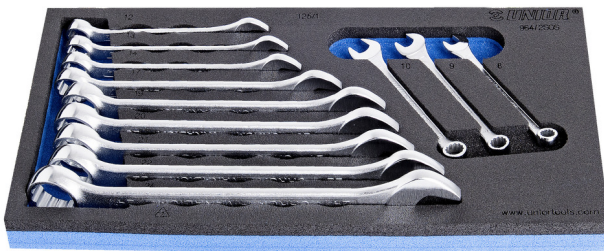

# Set of combinations wrenches in SOS tool tray

964/2SOS

## Product features

- Tool tray dimension: 188 x 364 x 30 mm
- Compatible with drawers of Eurostyle, Eurovision, Europlus and Hercules (front drawers) line

## Set includes:

- 12x short combination wrench (article 125/1) dim. 8, 9, 10, 12, 13, 14, 17, 19, 20, 21, 22, 24

Product name

SKU

Article

Dimensions

Quantity

Product name	SKU	Article	Dimensions	Quantity
Set of combinations wrenches in SOS tool tray	621051	964/2SOS	8 - 24	12
Combination wrench, short type		125/1	8, 9, 10, 12, 13, 14, 17, 19, 20, 21, 22, 24	12
SOS tool tray for 964/2SOS		vI964/2SOS	188x364x30	1