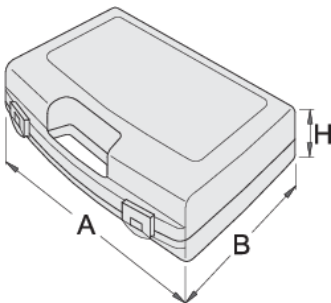

Plastic box for socket wrenches

981PBM3

프로파일

619770

L

346

B

292

H

83

568

* Images of products are symbolic. All dimensions are in mm, and weight is in grams. All listed dimensions may vary in tolerance.