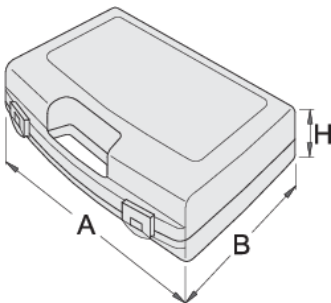

Plastic box for socket wrenches

981PBM3

Profiles

619770

L

346

B

292

H

83

568

* Images of products are symbolic. All dimensions are in mm, and weight is in grams. All listed dimensions may vary in tolerance.