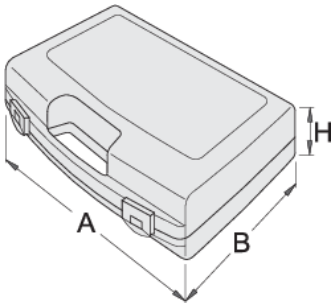

套筒扳手塑料箱

981PBM3

配置文件

619770

L

346

B

292

H

83

568

* Images of products are symbolic. All dimensions are in mm, and weight in grams. All listed dimensions may vary in tolerance.