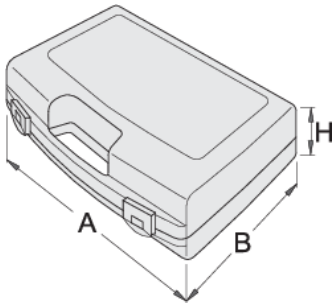

套筒扳手塑料箱

981PBM3

配置文件

619770

L

346

B

292

H

83

568

* Images of products are symbolic. All dimensions are in mm, and weight in grams. All listed dimensions may vary in tolerance.