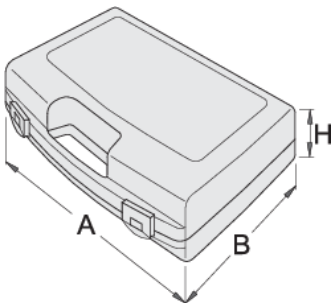

套筒扳手塑料箱

981PBM3

配置文件

619770

L

346

B

292

H

83

568

* Images of products are symbolic. All dimensions are in mm, and weight is in grams. All listed dimensions may vary in tolerance.