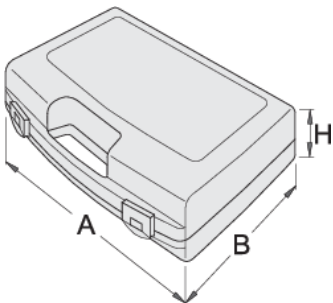

Plastic box for socket wrenches

981PBM3

Profiles

619770

L

346

B

292

H

83

568

* Images of products are symbolic. All dimensions are in mm, and weight in grams. All listed dimensions may vary in tolerance.