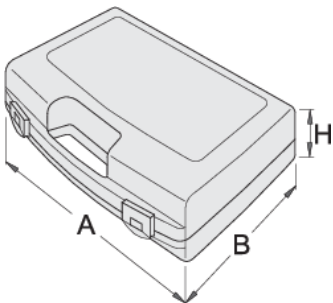

Plastic box for socket wrenches

981PBM2

프로파일

619769

L

307

B

260

H

74

420

* Images of products are symbolic. All dimensions are in mm, and weight in grams. All listed dimensions may vary in tolerance.