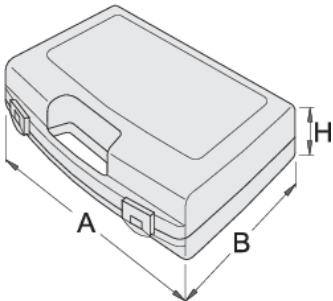

Plastic box for socket wrenches

981PBM2

프로파일

619769

L

307

B

260

H

74

420

* Images of products are symbolic. All dimensions are in mm, and weight is in grams. All listed dimensions may vary in tolerance.