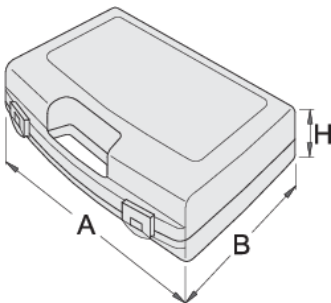

Plastic box for socket wrenches

981PBM2

Profiles

619769

L

307

B

260

H

74

420

* Images of products are symbolic. All dimensions are in mm, and weight is in grams. All listed dimensions may vary in tolerance.