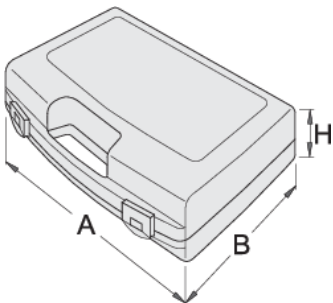

Plastic box for socket wrenches

981PBM2

Profiles

619769

L

307

B

260

H

74

420

* Images of products are symbolic. All dimensions are in mm, and weight in grams. All listed dimensions may vary in tolerance.