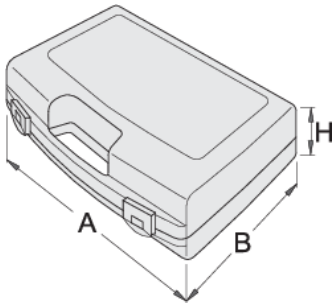

套筒扳手塑料箱

981PBM2

配置文件

619769

L

307

B

260

H

74

420

* Images of products are symbolic. All dimensions are in mm, and weight in grams. All listed dimensions may vary in tolerance.