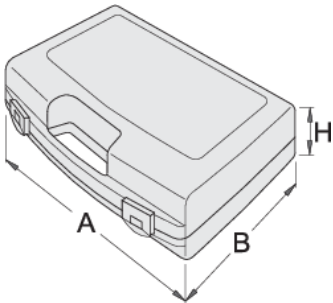

套筒扳手塑料箱

981PBM2

配置文件

619769

L

307

B

260

H

74

420

* Images of products are symbolic. All dimensions are in mm, and weight is in grams. All listed dimensions may vary in tolerance.