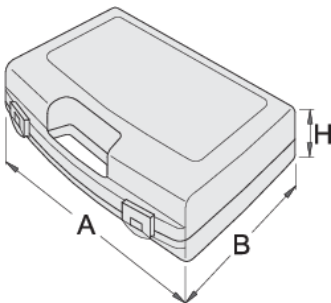

Plastic box for socket wrenches

981PBM1

프로파일

619768

L

197

B

167

H

47

155

* Images of products are symbolic. All dimensions are in mm, and weight is in grams. All listed dimensions may vary in tolerance.