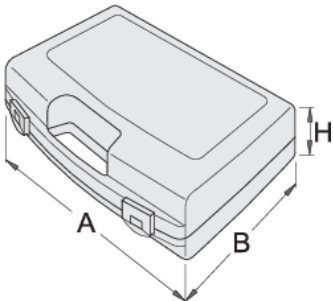

Plastic box for socket wrenches

981PBM1

프로파일

619768

L

197

B

167

H

47

155

* Images of products are symbolic. All dimensions are in mm, and weight in grams. All listed dimensions may vary in tolerance.