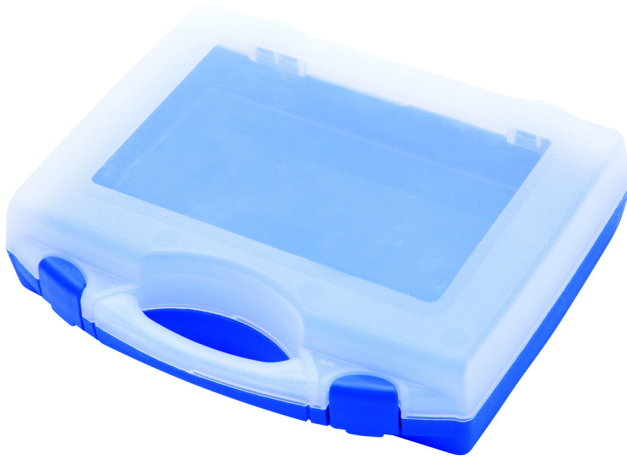

# Plastic box for socket wrenches

981PBM1

619768

L

197

B

167

H