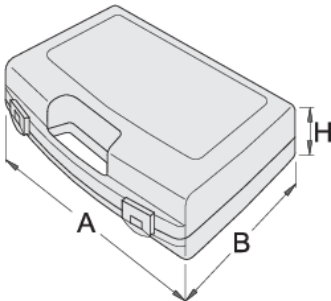

Plastic box for socket wrenches

981PBM1

Profiles

619768

L

197

B

167

H

47

155

* Images of products are symbolic. All dimensions are in mm, and weight is in grams. All listed dimensions may vary in tolerance.