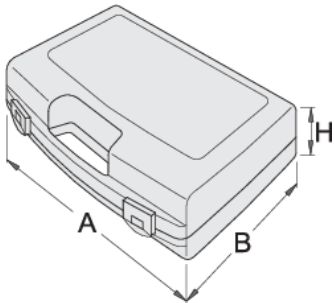

套筒扳手塑料箱

981PBM1

配置文件

619768

L

197

B

167

H

47

155

* Images of products are symbolic. All dimensions are in mm, and weight is in grams. All listed dimensions may vary in tolerance.