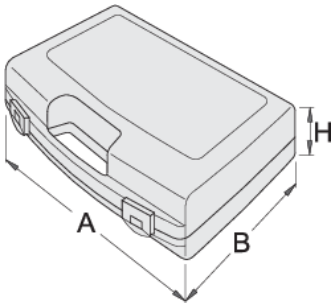

套筒扳手塑料箱

981PBM1

配置文件

619768

L

197

B

167

H

47

155

* Images of products are symbolic. All dimensions are in mm, and weight in grams. All listed dimensions may vary in tolerance.