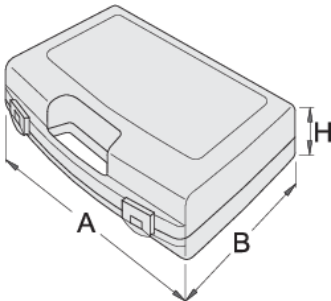

Plastic box for socket wrenches

981PBM1

Profiles

619768

L

197

B

167

H

47

155

* Images of products are symbolic. All dimensions are in mm, and weight in grams. All listed dimensions may vary in tolerance.