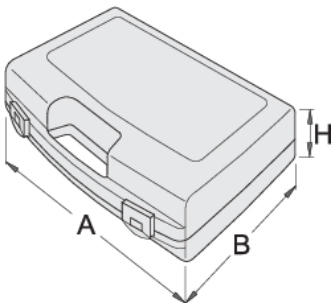

Plastic box for socket wrenches

981PBM1

Profiles

619768

L

197

B

167

H

47

155

* Images of products are symbolic. All dimensions are in mm, and weight in grams. All listed dimensions may vary in tolerance.