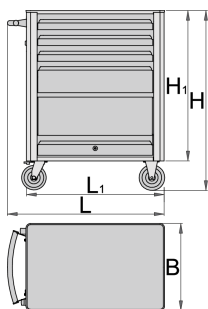

Gereedschapswagen Eurovision

940EV1

Profielen

Product attributen

- materiaal: premium PLUS plaatstaal
- blind nuts for fixing accessories are mounted on the carriage.
- lifting door with locking system
- static load capacity of carriage without casters: 1600kg
- maximum capacity of each drawer: 45kg
- 4 drawers (3x L 563 x W 365 x H 70mm, 1x L 563 x W 410 x H 150mm)
- basic dimensions with handle and casters L 800 x W 440 x H 923mm

- total volume of drawers: 76 litres
- drawers compatible with SOS tool trays 1/3, 2/3, 3/3
- wide range of accessories

Voordelen:

- coated with eco colour of Qualicoat quality standard
- opening and closing of drawers is very simple due to the uniform solution - drawer handle on the upper side enables users a synchronic grip and opening of a carriage drawer.
- Drawer closing mechanism prevents unwanted opening of drawers.
- drawers with non-slip interior synthetic lining
- central locking system with a lock and folding key
- slot met sleutel inbegrepen en foam-sleutelhanger
- oil and acid resistant casters of a diameter of 125mm, one with brake, which blocks spinning and swiveling of the caster
- dynamic load capacity of carriages: 500 kg
- full extension drawers with top quality ball-bearing slides

Barcode	L	B	H	L1	H1	Weight
619884	800	440	923	700	768	44800

* Afbeeldingen van producten zijn symbolisch. Alle afmetingen zijn in mm en gewicht in gram. Alle vermelde afmetingen kunnen variëren in tolerantie.