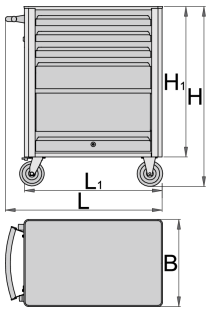

툴 캐리지 유로비전

940EV1

프로파일

제품 특징

- material: premium PLUS sheet metal
- blind nuts for fixing accessories are mounted on the carriage.
- lifting door with locking system
- static load capacity of carriage without casters: 1600kg
- maximum capacity of each drawer: 45kg
- 4 drawers (3x L 563 x W 365 x H 70mm, 1x L 563 x W 410 x H 150mm)
- 핸들 및 캐스터 포함 사이즈 L 800 x W 440 x H 923mm

- total volume of drawers: 76 litres
- SOS 톨 트레이 1/3, 2/3, 3/3과 호환되는 서랍
- wide range of accessories

장점:

- coated with eco colour of Qualicoat quality standard
- opening and closing of drawers is very simple due to the uniform solution - drawer handle on the upper side enables users a synchronic grip and opening of a carriage drawer.
- Drawer closing mechanism prevents unwanted opening of drawers.
- drawers with non-slip interior synthetic lining
- central locking system with a lock and folding key
- 폼 키링이 포함된 키가 있는 잠금 장치
- oil and acid resistant casters of a diameter of 125mm, one with brake, which blocks spinning and swiveling of the caster
- 캐리지의 동적 부하 용량: 500kg
- full extension drawers with top quality ball-bearing slides

Barcode	L	B	H	L1	H1	Weight
619884	800	440	923	700	768	44800

* Images of products are symbolic. All dimensions are in mm, and weight in grams. All listed dimensions may vary in tolerance.

사용법 (사진)

사진 (사진)