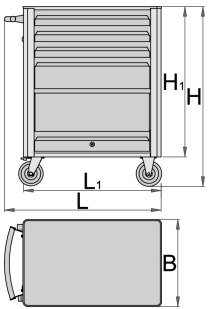

Tool carriage Eurovision

940EV1

Profiles

Product features

- material: premium PLUS sheet metal
- blind nuts for fixing accessories are mounted on the carriage.
- lifting door with locking system
- static load capacity of carriage without casters: 1600kg
- maximum capacity of each drawer: 45kg
- 4 drawers (3x L 563 x W 365 x H 70mm, 1x L 563 x W 410 x H 150mm)
- basic dimensions with handle and casters L 800 x W 440 x H 923mm

- total volume of drawers: 76 litres
- drawers compatible with SOS tool trays 1/3, 2/3, 3/3
- wide range of accessories

Advantages:

- coated with eco colour of Qualicoat quality standard
- opening and closing of drawers is very simple due to the uniform solution - drawer handle on the upper side enables users a synchronic grip and opening of a carriage drawer.
- Drawer closing mechanism prevents unwanted opening of drawers.
- drawers with non-slip interior synthetic lining
- central locking system with a lock and folding key
- lock with key included also foam keyring
- oil and acid resistant casters of a diameter of 125mm, one with brake, which blocks spinning and swiveling of the caster
- dynamic load capacity of carriages: 500 kg
- full extension drawers with top quality ball-bearing slides

Barcode	L	B	H	L1	H1	Weight
619884	800	440	923	700	768	44800

* Images of products are symbolic. All dimensions are in mm, and weight in grams. All listed dimensions may vary in tolerance.

Usage (pictures)