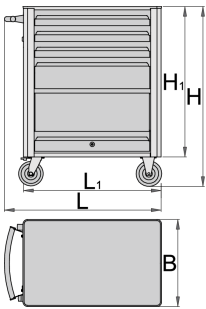

## Product features

- material: premium PLUS sheet metal
- blind nuts for fixing accessories are mounted on the carriage.
- lifting door with locking system
- static load capacity of carriage without casters: 1600kg
- maximum capacity of each drawer: 45kg
- 4 drawers (3x L 563 x W 365 x H 70mm, 1x L 563 x W 410 x H 150mm)
- basic dimensions with handle and casters L 800 x W 440 x H 923mm

Barcode	L	B	H	L1	H1	Weight
619884	800	440	923	700	768	44800

\* Images of products are symbolic. All dimensions are in mm, and weight in grams. All listed dimensions may vary in tolerance.