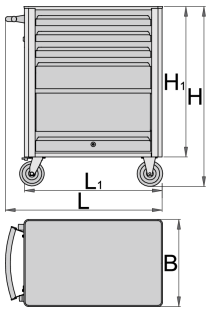

## Product features

- material: premium PLUS sheet metal
- blind nuts for fixing accessories are mounted on the carriage.
- lifting door with locking system
- static load capacity of carriage without casters: 1600kg
- maximum capacity of each drawer: 45kg
- 4 drawers (3x L 563 x W 365 x H 70mm, 1x L 563 x W 410 x H 150mm)
- basic dimensions with handle and casters L 800 x W 440 x H 923mm

Barcode	L	B	H	L1	H1	Weight
619884	800	440	923	700	768	44800

\* Images of products are symbolic. All dimensions are in mm, and weight in grams. All listed dimensions may vary in tolerance.