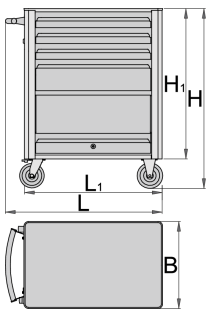

Tool carriage Eurovision

940EV1

Profiles

Product features

- material: premium PLUS sheet metal
- blind nuts for fixing accessories are mounted on the carriage.
- lifting door with locking system
- static load capacity of carriage without casters: 1600kg
- maximum capacity of each drawer: 45kg
- 4 drawers (3x L 563 x W 365 x H 70mm, 1x L 563 x W 410 x H 150mm)
- basic dimensions with handle and casters L 800 x W 440 x H 923mm

- total volume of drawers: 76 litres
- drawers compatible with SOS tool trays 1/3, 2/3, 3/3
- wide range of accessories

Advantages:

- coated with eco colour of Qualicoat quality standard
- opening and closing of drawers is very simple due to the uniform solution - drawer handle on the upper side enables users a synchronic grip and opening of a carriage drawer.
- Drawer closing mechanism prevents unwanted opening of drawers.
- drawers with non-slip interior synthetic lining
- central locking system with a lock and folding key
- lock with key included also foam keyring
- oil and acid resistant casters of a diameter of 125mm, one with brake, which blocks spinning and swiveling of the caster
- dynamic load capacity of carriages: 500 kg
- full extension drawers with top quality ball-bearing slides

Barcode	L	B	H	L1	H1	Weight
619884	800	440	923	700	768	44800

* Images of products are symbolic. All dimensions are in mm, and weight in grams. All listed dimensions may vary in tolerance.

Usage (pictures)