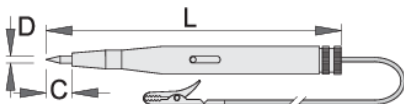

autotester 6-12/24V

631B

Profielen

Product attributen

- Indispensable tool in every car workshop
- Safety cover for the tip of the tester, intended to prevent injuries to users
- Used for checking electrical installations in all 6 - 24 V systems in the car

Usage:

- Connect the clip to any ground point.
- Pierce the wire insulation with the tip of the tester to find live wires
- Keep piercing the insulation along the wire until the tester stops being illuminated, which indicates that the wire is broken.
- Use for other purposes or at different voltages may be life threatening.
- The product may not be used for verifying the grid voltage!

38

* Afbeeldingen van producten zijn symbolisch. Alle afmetingen zijn in mm, en het gewicht in grammen. Alle vermelde afmetingen kunnen variëren in tolerantie.