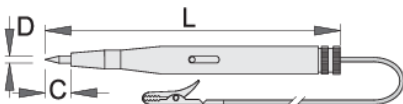

autotester 6-12/24V

631B

Profielen

Product attributen

- Indispensable tool in every car workshop
- Safety cover for the tip of the tester, intended to prevent injuries to users
- Used for checking electrical installations in all 6 - 24 V systems in the car

Usage:

- Connect the clip to any ground point.
- Pierce the wire insulation with the tip of the tester to find live wires
- Keep piercing the insulation along the wire until the tester stops being illuminated, which indicates that the wire is broken.
- Use for other purposes or at different voltages may be life threatening.
- The product may not be used for verifying the grid voltage!

38

* Afbeeldingen van producten zijn symbolisch. Alle afmetingen zijn in mm, en het gewicht in grammen. Alle vermelde afmetingen kunnen variëren in tolerantie.