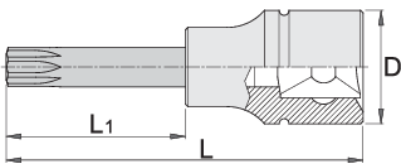

Screwdriver socket with TX profile 3/4"

197/2ATX

프로파일

제품 특징

- 재질: 프리미엄 플렉스 크롬 바나듐 스틸 소켓
- material: bit from premium plus carbon steel
- entirely hardened and tempered

Barcode	Star Icon	D	L	L1	Person Icon
619840	TX 60	33.85	80	30	257
619841	TX 70	33.85	80	30	262
619844	TX 100	33.85	80	30	363

* Images of products are symbolic. All dimensions are in mm, and weight is in grams. All listed dimensions may vary in tolerance.