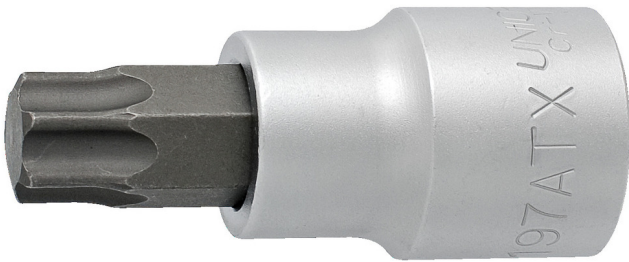

# Screwdriver socket with TX profile 3/4"

197/2ATX

## 제품 특징

- 재질: 프리미엄 플렉스 크롬 바나듐 스틸 소켓
- material: bit from premium plus carbon steel
- entirely hardened and tempered

		D	L	L1	
619840	TX 60	33.85	80	30	257
619841	TX 70	33.85	80	30	262
619842	TX 80	33.85	80	30	267
619843	TX 90	33.85	80	30	351