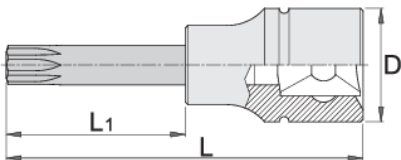

Screwdriver socket with TX profile 3/4"

197/2ATX

프로파일

제품 특징

- 재질: 프리미엄 플렉스 크롬 바나듐 스틸 소켓
- material: bit from premium plus carbon steel
- entirely hardened and tempered

		D	L	L1	
619840	TX 60	33.85	80	30	257
619841	TX 70	33.85	80	30	262
619842	TX 80	33.85	80	30	267
619843	TX 90	33.85	80	30	351

363

* Images of products are symbolic. All dimensions are in mm, and weight in grams. All listed dimensions may vary in tolerance.