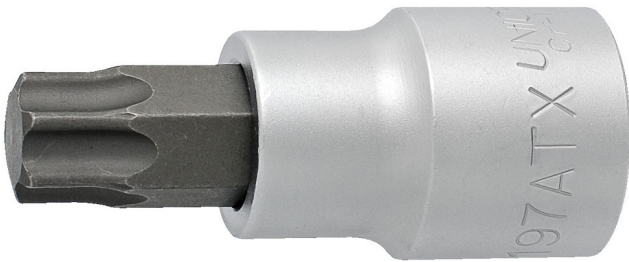

Screwdriver socket with TX profile 3/4"

197/2ATX

프로파일

제품 특징

- 재질: 프리미엄 플렉스 크롬 바나듐 스틸 소켓
- material: bit from premium plus carbon steel
- entirely hardened and tempered

		D	L	L1	
619840	TX 60	33.85	80	30	257
619841	TX 70	33.85	80	30	262
619842	TX 80	33.85	80	30	267
619843	TX 90	33.85	80	30	351

D

L

L1

619844

TX 100

33.85

80

30

363

* Images of products are symbolic. All dimensions are in mm, and weight in grams. All listed dimensions may vary in tolerance.