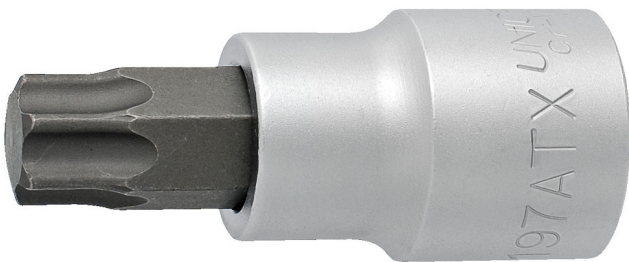

Screwdriver socket with TX profile 3/4"

197/2ATX

Profiles

Product features

- material (Socket): Premium flex chrome vanadium steel
- material: bit from premium plus carbon steel
- entirely hardened and tempered

		D	L	L1	
619840	TX 60	33.85	80	30	257
619841	TX 70	33.85	80	30	262
619842	TX 80	33.85	80	30	267
619843	TX 90	33.85	80	30	351

D

L

L1

619844

TX 100

33.85

80

30

363

* Images of products are symbolic. All dimensions are in mm, and weight in grams. All listed dimensions may vary in tolerance.