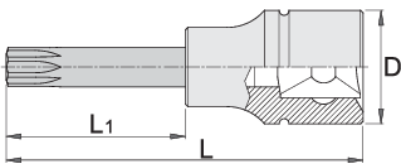

Screwdriver socket with TX profile 3/4"

197/2ATX

Profiles

Product features

- material (Socket): Premium flex chrome vanadium steel
- material: bit from premium plus carbon steel
- entirely hardened and tempered

		D	L	L1	
619840	TX 60	33.85	80	30	257
619841	TX 70	33.85	80	30	262
619842	TX 80	33.85	80	30	267
619843	TX 90	33.85	80	30	351

D

L

L1

619844

TX 100

33.85

80

30

363

* Images of products are symbolic. All dimensions are in mm, and weight in grams. All listed dimensions may vary in tolerance.