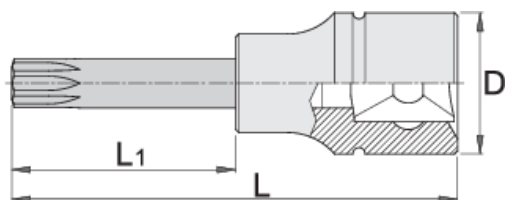

Screwdriver socket with TX profile 3/4"

197/2ATX

Profielen

Premium Flex

(/be/about-

us/materials). **Premium +**

(/be/about-us/materials).

(/be/support/waranty).

Product attributen

- materiaal: dop: chroom vanadium, verchroomd
- material: bit from premium plus carbon steel
- entirely hardened and tempered

D

L

L1

619840

TX 60

33.85