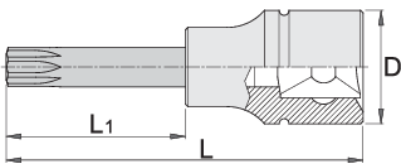

Screwdriver socket with TX profile 3/4"

197/2ATX

Profiles

Product features

- material (Socket): Premium flex chrome vanadium steel
- material: bit from premium plus carbon steel
- entirely hardened and tempered

		D	L	L1	
619840	TX 60	33.85	80	30	257
619841	TX 70	33.85	80	30	262
619842	TX 80	33.85	80	30	267
619843	TX 90	33.85	80	30	351

D

L

L1

619844

TX 100

33.85

80

30

363

* Images of products are symbolic. All dimensions are in mm, and weight is in grams. All listed dimensions may vary in tolerance.