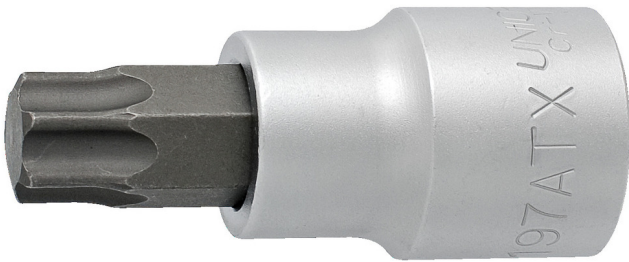

Screwdriver socket with TX profile 3/4"

197/2ATX

Profiles

Product features

- material (Socket): Premium flex chrome vanadium steel
- material: bit from premium plus carbon steel
- entirely hardened and tempered

		D	L	L1	
619840	TX 60	33.85	80	30	257
619841	TX 70	33.85	80	30	262
619842	TX 80	33.85	80	30	267
619843	TX 90	33.85	80	30	351

D

L

L1

619844

TX 100

33.85

80

30

363

* Images of products are symbolic. All dimensions are in mm, and weight in grams. All listed dimensions may vary in tolerance.