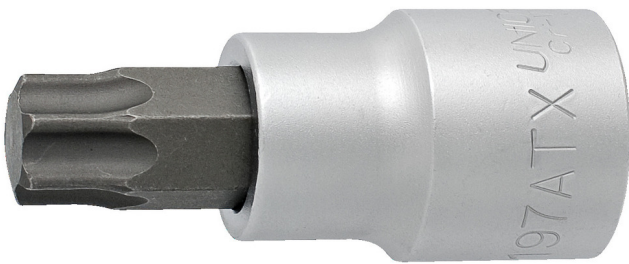

Screwdriver socket with TX profile 3/4"

197/2ATX

Profiles

Product features

- material (Socket): Premium flex chrome vanadium steel
- material: bit from premium plus carbon steel
- entirely hardened and tempered

		D	L	L1	
619840	TX 60	33.85	80	30	257
619841	TX 70	33.85	80	30	262
619842	TX 80	33.85	80	30	267
619843	TX 90	33.85	80	30	351

D

L

L1

619844

TX 100

33.85

80

30

363

* Images of products are symbolic. All dimensions are in mm, and weight is in grams. All listed dimensions may vary in tolerance.