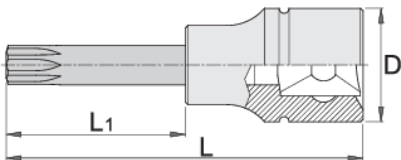

Screwdriver socket with TX profile 3/4"

197/2ATX

Profiles

Product features

- material (Socket): Premium flex chrome vanadium steel
- material: bit from premium plus carbon steel
- entirely hardened and tempered

		D	L	L1	
619840	TX 60	33.85	80	30	257
619841	TX 70	33.85	80	30	262
619842	TX 80	33.85	80	30	267
619843	TX 90	33.85	80	30	351

D

L

L1

619844

TX 100

33.85

80

30

363

* Images of products are symbolic. All dimensions are in mm, and weight in grams. All listed dimensions may vary in tolerance.