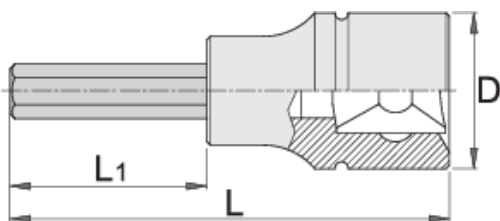

Hex socket 3/4"

197/2AHX

Profiles

Premium Flex
Premium +

[\(/eng/about-us/materials\)](#)
[\(/eng/support/warranty\)](#)

Product features

- material: socket from premium flex chrome vanadium steel
- material: bit from premium plus carbon steel
- entirely hardened and tempered
- made according to standard DIN 7422 (only metric dimension)

		D	L	L1	
619836	14	33.85	80	30	267
619837	17	33.85	80	30	275
619838	19	33.85	80	30	364

D

L

L1

619839

22

33.85

80