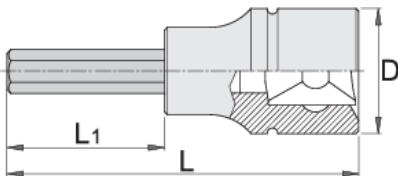

Hex socket 3/4"

197/2AHX

Profiles

Product features

- material (Socket): Premium flex chrome vanadium steel
- material: bit from premium plus carbon steel
- entirely hardened and tempered
- made according to standard DIN 7422 (only metric dimension)

		D	L	L1	
619836	14	33.85	80	30	267
619837	17	33.85	80	30	275
619838	19	33.85	80	30	364
619839	22	33.85	80	30	381

* Images of products are symbolic. All dimensions are in mm, and weight in grams. All listed dimensions may vary in tolerance.