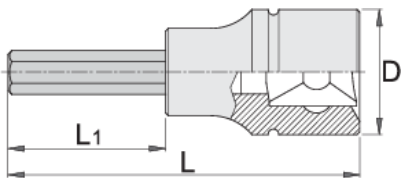

# Hex socket 3/4"

197/2AHX

## Product features

- material (Socket): Premium flex chrome vanadium steel
- material: bit from premium plus carbon steel
- entirely hardened and tempered
- made according to standard DIN 7422 (only metric dimension)

30

381

\* Images of products are symbolic. All dimensions are in mm, and weight in grams. All listed dimensions may vary in tolerance.