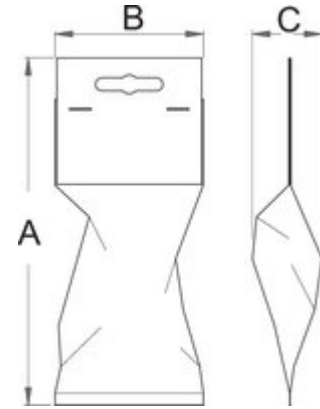

Hex socket 3/4"

197/2AHX

Profiles

Premium Flex
Premium +

[\(/eng/about-us/materials\)](#)
[\(/eng/support/warranty\)](#)

Product features

- material: socket from premium flex chrome vanadium steel
- material: bit from premium plus carbon steel
- entirely hardened and tempered
- made according to standard DIN 7422 (only metric dimension)

		D	L	L1	
619836	14	33.85	80	30	267
619837	17	33.85	80	30	275
619838	19	33.85	80	30	364

D

L

L1

619839

22

33.85

80

30

381

Retail packaging

	MA	MB	MC	
619836	190	58	36	290
619837	190	58	36	300
619838	190	58	36	385
619839	190	58	36	410

Transport packaging

		TA	TB	TC	
619836	1	70	240	48	360
619837	1	70	240	48	370
619838	1	70	240	48	455
619839	1	70	240	48	480