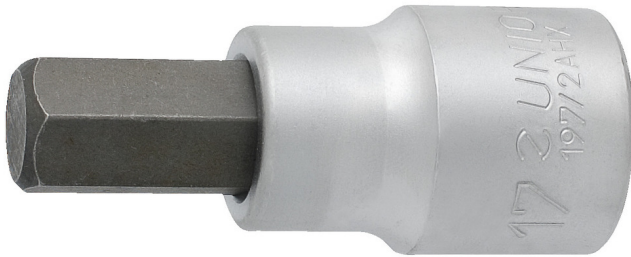

Hex socket 3/4"

197/2AHX

Profiles

Premium Flex
Premium +

[\(/eng/about-us/materials\)](#)
[\(/eng/support/warranty\)](#)

Product features

- material: socket from premium flex chrome vanadium steel
- material: bit from premium plus carbon steel
- entirely hardened and tempered
- made according to standard DIN 7422 (only metric dimension)

		D	L	L1	
619836	14	33.85	80	30	267
619837	17	33.85	80	30	275
619838	19	33.85	80	30	364

D

L

L1

619839

22

33.85

80