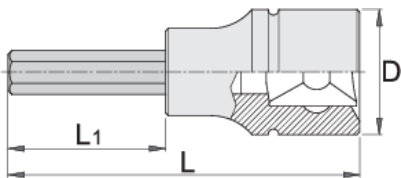

# Hex socket 3/4"

197/2AHX

## Product features

- material (Socket): Premium flex chrome vanadium steel
- material: bit from premium plus carbon steel
- entirely hardened and tempered
- made according to standard DIN 7422 (only metric dimension)

30

381

\* Images of products are symbolic. All dimensions are in mm, and weight is in grams. All listed dimensions may vary in tolerance.