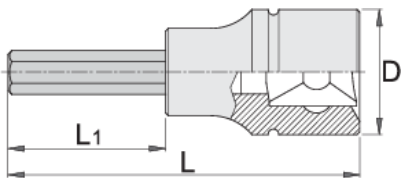

Hex socket 3/4"

197/2AHX

Profiles

Product features

- material (Socket): Premium flex chrome vanadium steel
- material: bit from premium plus carbon steel
- entirely hardened and tempered
- made according to standard DIN 7422 (only metric dimension)

		D	L	L1	
619836	14	33.85	80	30	267
619837	17	33.85	80	30	275
619838	19	33.85	80	30	364

D

L

L1

619839

22

33.85

80

30

381

* Images of products are symbolic. All dimensions are in mm, and weight in grams. All listed dimensions may vary in tolerance.