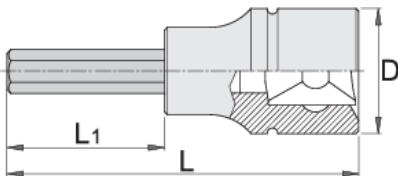

Hex socket 3/4"

197/2AHX

Profiles

Product features

- material: socket from premium flex chrome vanadium steel
- material: bit from premium plus carbon steel
- entirely hardened and tempered
- made according to standard DIN 7422 (only metric dimension)

		D	L	L1	
619836	14	33.85	80	30	267
619837	17	33.85	80	30	275
619838	19	33.85	80	30	364
619839	22	33.85	80	30	381

* Images of products are symbolic. All dimensions are in mm, and weight in grams. All listed dimensions may vary in tolerance.