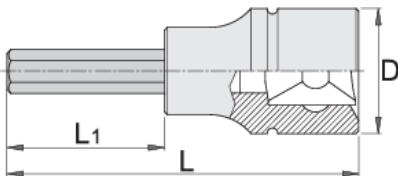

# Hex socket 3/4"

197/2AHX

## Product features

- material (Socket): Premium flex chrome vanadium steel
- material: bit from premium plus carbon steel
- entirely hardened and tempered
- made according to standard DIN 7422 (only metric dimension)

		D	L	L1	
619836	14	33.85	80	30	267
619837	17	33.85	80	30	275
619838	19	33.85	80	30	364
619839	22	33.85	80	30	381

\* Images of products are symbolic. All dimensions are in mm, and weight in grams. All listed dimensions may vary in tolerance.