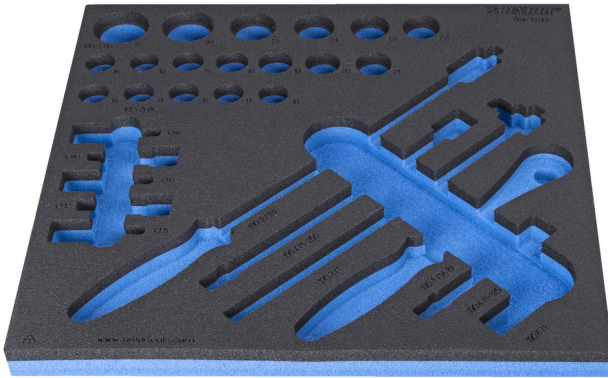

SOS tool tray for 964/19SOS

vI964/19SOS

프로파일

374 x 364 x 30

Barcode	L	B	H	Weight
620896	374	364	30	94

* Images of products are symbolic. All dimensions are in mm, and weight is in grams. All listed dimensions may vary in tolerance.