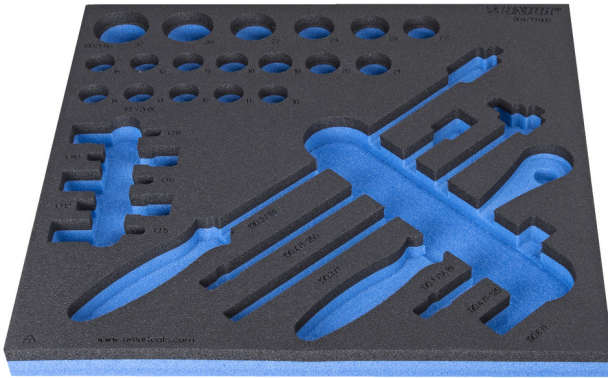

# SOS tool tray for 964/19SOS

vI964/19SOS

## 프로파일

374 x 364 x 30

Barcode	L	B	H	Weight
620896	374	364	30	94

\* Images of products are symbolic. All dimensions are in mm, and weight in grams. All listed dimensions may vary in tolerance.