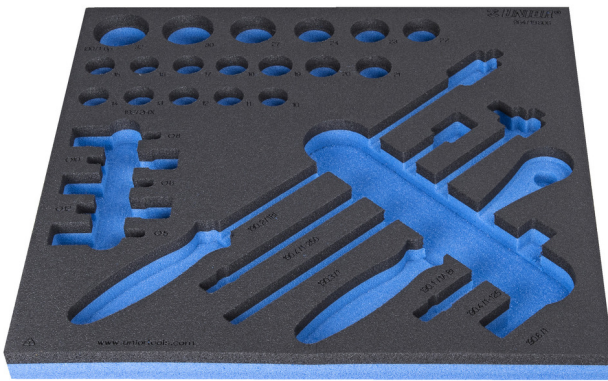

# 964/19SOS的SOS工具托盘

vI964/19SOS

## 配置文件

374 x 364 x 30

620896

L

374

B

364

H

30

94

\* Images of products are symbolic. All dimensions are in mm, and weight is in grams. All listed dimensions may vary in tolerance.