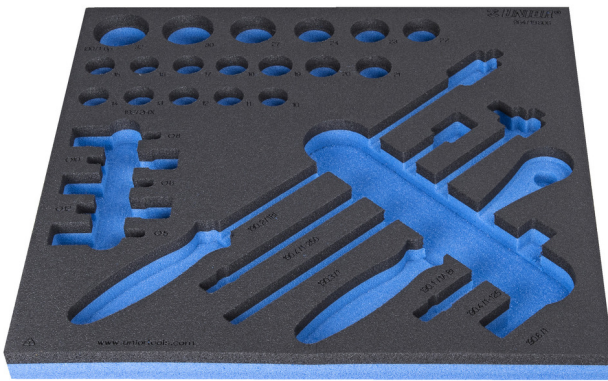

SOS tool tray for 964/19SOS

vI964/19SOS

Profiles

374 x 364 x 30

Barcode	L	B	H	Weight
620896	374	364	30	94

* Images of products are symbolic. All dimensions are in mm, and weight is in grams. All listed dimensions may vary in tolerance.