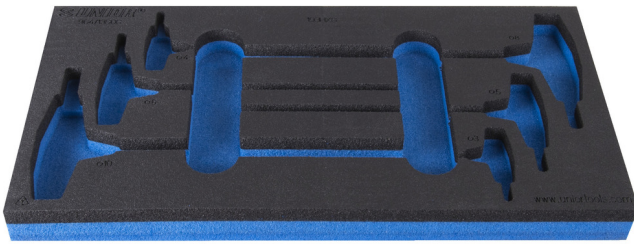

SOS Tool tray for 964/13SOS

vI964/13SOS

프로파일

제품 특징

- material: low density polyethylene foam
- Tool tray dimension: 188 x 364 x 30 mm
- Compatible with drawers of Eurostyle, Eurovision, Euromotion, Europlus and Hercules (front drawers) line

620894

L

188

B

364

H

30

25

* Images of products are symbolic. All dimensions are in mm, and weight is in grams. All listed dimensions may vary in tolerance.