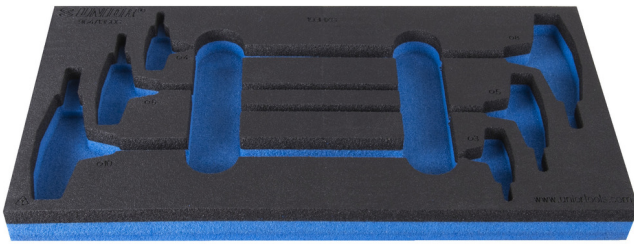

# SOS Tool tray for 964/13SOS

vI964/13SOS

## 제품 특징

- material: low density polyethylene foam
- Tool tray dimension: 188 x 364 x 30 mm
- Compatible with drawers of Eurostyle, Eurovision, Euromotion, Europlus and Hercules (front drawers) line

620894

L

188

B

364

H

30

25

\* Images of products are symbolic. All dimensions are in mm, and weight in grams. All listed dimensions may vary in tolerance.