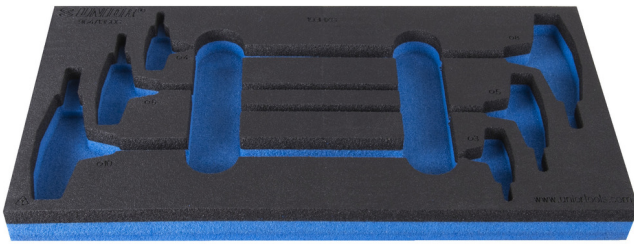

SOS Tool tray for 964/13SOS

vI964/13SOS

프로파일

제품 특징

- material: low density polyethylene foam
- Tool tray dimension: 188 x 364 x 30 mm
- Compatible with drawers of Eurostyle, Eurovision, Europlus and Hercules (front drawers) line

620894

L

188

B

364

H

30

25

* Images of products are symbolic. All dimensions are in mm, and weight in grams. All listed dimensions may vary in tolerance.