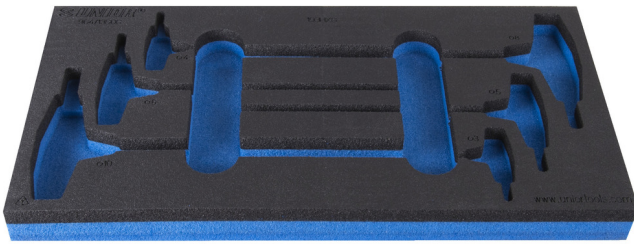

SOS Tool tray for 964/13SOS

vI964/13SOS

Profiles

Product features

- material: low density polyethylene foam
- Tool tray dimension: 188 x 364 x 30 mm
- Compatible with drawers of Eurostyle, Eurovision, Euromotion, Europlus and Hercules (front drawers) line

620894

L

188

B

364

H

30

25

* Images of products are symbolic. All dimensions are in mm, and weight is in grams. All listed dimensions may vary in tolerance.