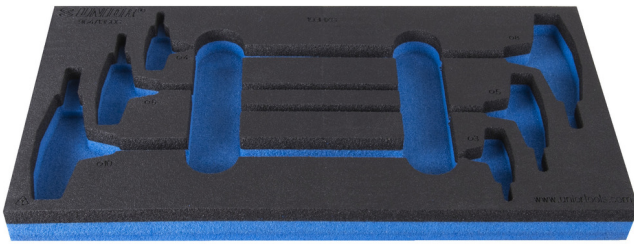

SOS Tool tray for 964/13SOS

vI964/13SOS

Profiles

Product features

- material: low density polyethylene foam
- Tool tray dimension: 188 x 364 x 30 mm
- Compatible with drawers of Eurostyle, Eurovision, Europlus and Hercules (front drawers) line

620894

L

188

B

364

H

30

25

* Images of products are symbolic. All dimensions are in mm, and weight in grams. All listed dimensions may vary in tolerance.