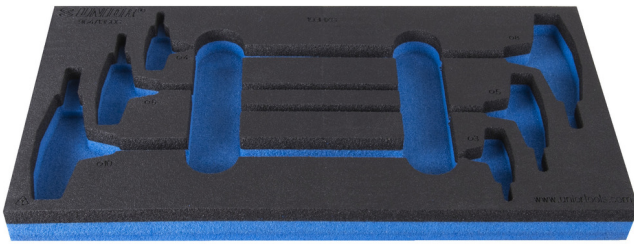

SOS Tool tray for 964/13SOS

vI964/13SOS

Profiles

Product features

- material: low density polyethylene foam
- Tool tray dimension: 188 x 364 x 30 mm
- Compatible with drawers of Eurostyle, Eurovision, Euromotion, Europlus and Hercules (front drawers) line

620894

L

188

B

364

H

30

25

* Images of products are symbolic. All dimensions are in mm, and weight in grams. All listed dimensions may vary in tolerance.