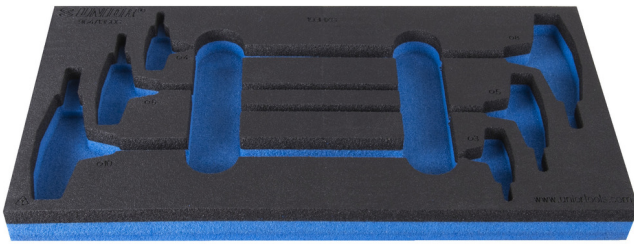

# 964/13SOS的SOS工具托盘

vI964/13SOS

## 产品属性

- 材料：低密度聚乙烯泡沫
- Tool tray dimension: 188 x 364 x 30 mm
- Compatible with drawers of Eurostyle, Eurovision, Euromotion, Europlus and Hercules (front drawers) line

620894

L

188

B

364

H