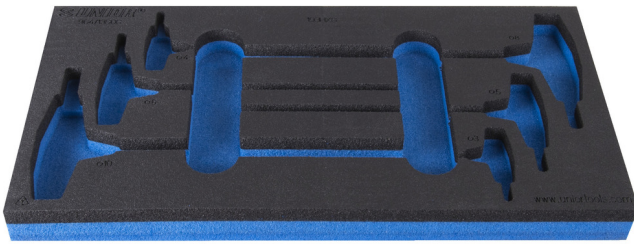

964/13SOS的SOS工具托盘

vI964/13SOS

配置文件

产品属性

- 材料：低密度聚乙烯泡沫
- Tool tray dimension: 188 x 364 x 30 mm
- Compatible with drawers of Eurostyle, Eurovision, Euromotion, Europlus and Hercules (front drawers) line

620894

L

188

B

364

H

30

25

* Images of products are symbolic. All dimensions are in mm, and weight is in grams. All listed dimensions may vary in tolerance.