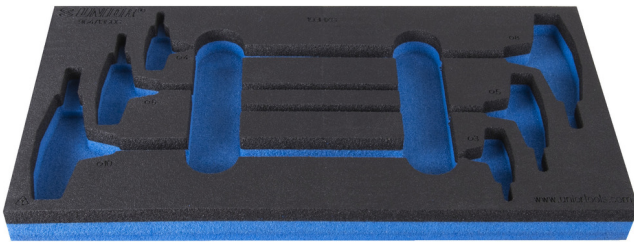

SOS Tool tray for 964/13SOS

vI964/13SOS

Profiles

Product features

- material: low density polyethylene foam
- Tool tray dimension: 188 x 364 x 30 mm
- Compatible with drawers of Eurostyle, Eurovision, Euromotion, Europlus and Hercules (front drawers) line

620894

L

188

B

364

H

30

25

* Images of products are symbolic. All dimensions are in mm, and weight in grams. All listed dimensions may vary in tolerance.