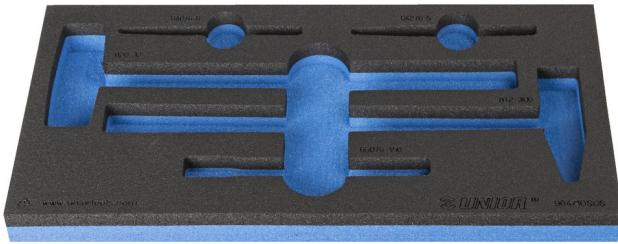

# SOS tool tray for 964/10SOS

VI964/10SOS

## Product attributen

- materiaal: polyethyleenschuim met lage dichtheid
- Tool tray dimension: 188 x 364 x 30 mm
- Compatible with drawers of Eurostyle, Eurovision, Europlus and Hercules (front drawers) line