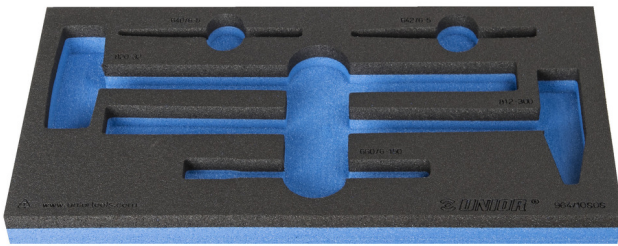

SOS tool tray for 964/10SOS

vI964/10SOS

프로파일

제품 특징

- material: low density polyethylene foam
- Tool tray dimension: 188 x 364 x 30 mm
- Compatible with drawers of Eurostyle, Eurovision, Euromotion, Europlus and Hercules (front drawers) line

620893

L

188

B

364

H

30

57

* Images of products are symbolic. All dimensions are in mm, and weight is in grams. All listed dimensions may vary in tolerance.