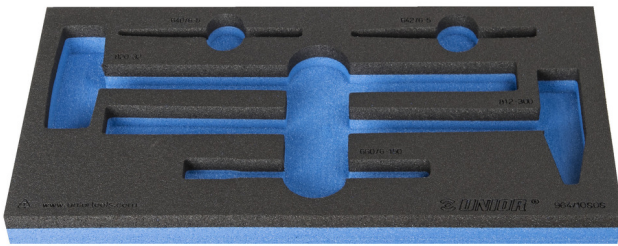

SOS tool tray for 964/10SOS

vI964/10SOS

프로파일

제품 특징

- material: low density polyethylene foam
- Tool tray dimension: 188 x 364 x 30 mm
- Compatible with drawers of Eurostyle, Eurovision, Euromotion, Europlus and Hercules (front drawers) line

620893

L

188

B

364

H

30

57

* Images of products are symbolic. All dimensions are in mm, and weight in grams. All listed dimensions may vary in tolerance.