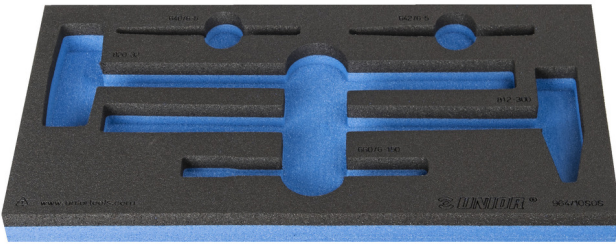

SOS tool tray for 964/10SOS

vI964/10SOS

프로파일

제품 특징

- material: low density polyethylene foam
- Tool tray dimension: 188 x 364 x 30 mm
- Compatible with drawers of Eurostyle, Eurovision, Euromotion, Europlus and Hercules (front drawers) line

620893

L

188

B

364

H

30

57

* Images of products are symbolic. All dimensions are in mm, and weight in grams. All listed dimensions may vary in tolerance.