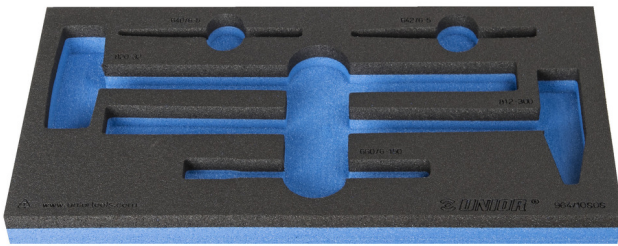

# SOS tool tray for 964/10SOS

vI964/10SOS

## 제품 특징

- material: low density polyethylene foam
- Tool tray dimension: 188 x 364 x 30 mm
- Compatible with drawers of Eurostyle, Eurovision, Euromotion, Europlus and Hercules (front drawers) line

620893

L

188

B

364

H

30

57

\* Images of products are symbolic. All dimensions are in mm, and weight in grams. All listed dimensions may vary in tolerance.