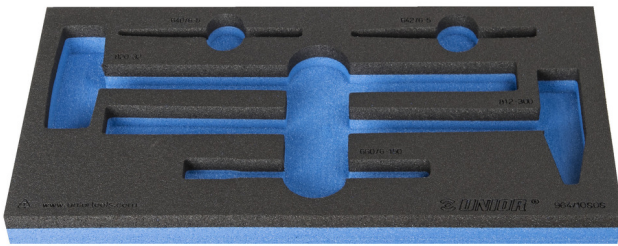

SOS tool tray for 964/10SOS

vI964/10SOS

Profiles

Product features

- material: low density polyethylene foam
- Tool tray dimension: 188 x 364 x 30 mm
- Compatible with drawers of Eurostyle, Eurovision, Europlus and Hercules (front drawers) line

620893

L

188

B

364

H

30

57

* Images of products are symbolic. All dimensions are in mm, and weight in grams. All listed dimensions may vary in tolerance.