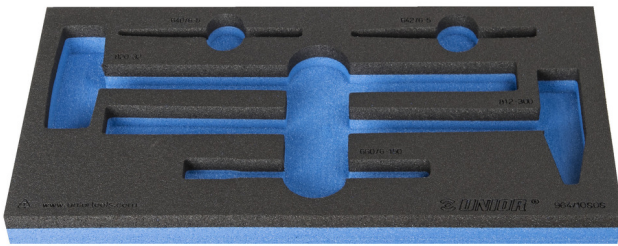

# SOS tool tray for 964/10SOS

vI964/10SOS

## Product features

- material: low density polyethylene foam
- Tool tray dimension: 188 x 364 x 30 mm
- Compatible with drawers of Eurostyle, Eurovision, Euromotion, Europlus and Hercules (front drawers) line

620893

L

188

B

364

H

30

57