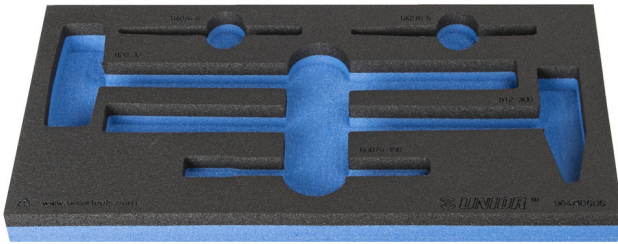

# SOS tool tray for 964/10SOS

vI964/10SOS

## Product features

- material: low density polyethylene foam
- Tool tray dimension: 188 x 364 x 30 mm
- Compatible with drawers of Eurostyle, Eurovision, Euromotion, Europlus and Hercules (front drawers) line