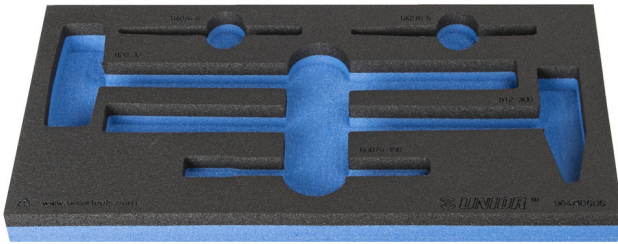

964/10SOS的SOS工具托盘

vI964/10SOS

配置文件

产品属性

- 材料：低密度聚乙烯泡沫
- Tool tray dimension: 188 x 364 x 30 mm
- Compatible with drawers of Eurostyle, Eurovision, Euromotion, Europlus and Hercules (front drawers) line

620893

L

188

B

364

H

30

57

* Images of products are symbolic. All dimensions are in mm, and weight in grams. All listed dimensions may vary in tolerance.