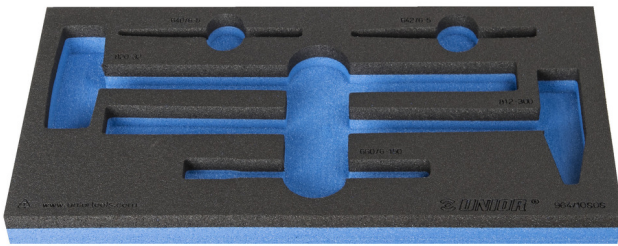

964/10SOS的SOS工具托盘

vI964/10SOS

配置文件

产品属性

- 材料：低密度聚乙烯泡沫
- Tool tray dimension: 188 x 364 x 30 mm
- Compatible with drawers of Eurostyle, Eurovision, Euromotion, Europlus and Hercules (front drawers) line

620893

L

188

B

364

H

30

57

* Images of products are symbolic. All dimensions are in mm, and weight is in grams. All listed dimensions may vary in tolerance.