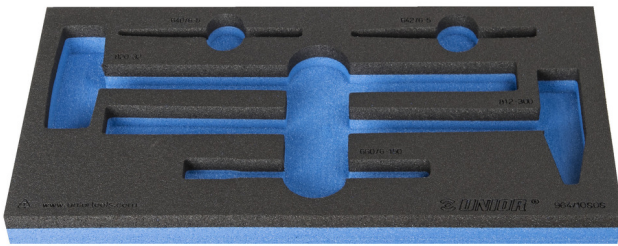

964/10SOS的SOS工具托盘

vI964/10SOS

配置文件

产品属性

- 材料：低密度聚乙烯泡沫
- Tool tray dimension: 188 x 364 x 30 mm
- Compatible with drawers of Eurostyle, Eurovision, Europlus and Hercules (front drawers) line

620893

L

188

B

364

H

30

57

* Images of products are symbolic. All dimensions are in mm, and weight in grams. All listed dimensions may vary in tolerance.