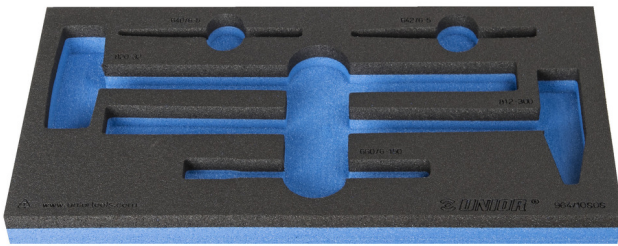

964/10SOS的SOS工具托盘

vI964/10SOS

配置文件

产品属性

- 材料：低密度聚乙烯泡沫
- Tool tray dimension: 188 x 364 x 30 mm
- Compatible with drawers of Eurostyle, Eurovision, Euromotion, Europlus and Hercules (front drawers) line

620893

L

188

B

364

H

30

57

* Images of products are symbolic. All dimensions are in mm, and weight in grams. All listed dimensions may vary in tolerance.