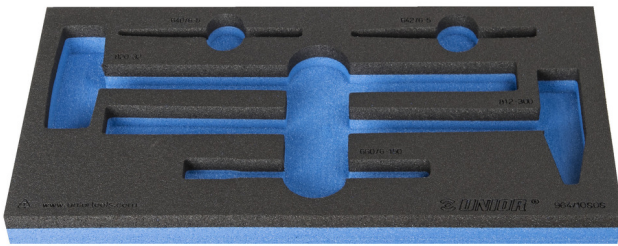

# SOS tool tray for 964/10SOS

vI964/10SOS

## Product features

- material: low density polyethylene foam
- Tool tray dimension: 188 x 364 x 30 mm
- Compatible with drawers of Eurostyle, Eurovision, Europlus and Hercules (front drawers) line

620893

L

188

B

364

H

30

57

\* Images of products are symbolic. All dimensions are in mm, and weight in grams. All listed dimensions may vary in tolerance.