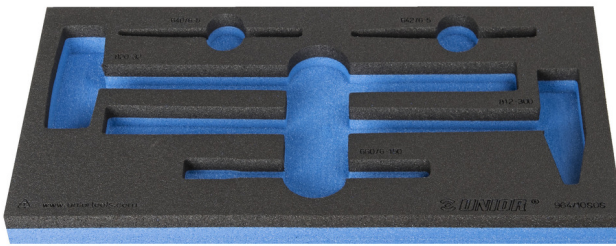

SOS tool tray for 964/10SOS

vI964/10SOS

Profiles

Product features

- material: low density polyethylene foam
- Tool tray dimension: 188 x 364 x 30 mm
- Compatible with drawers of Eurostyle, Eurovision, Euromotion, Europlus and Hercules (front drawers) line

620893

L

188

B

364

H

30

57

* Images of products are symbolic. All dimensions are in mm, and weight is in grams. All listed dimensions may vary in tolerance.