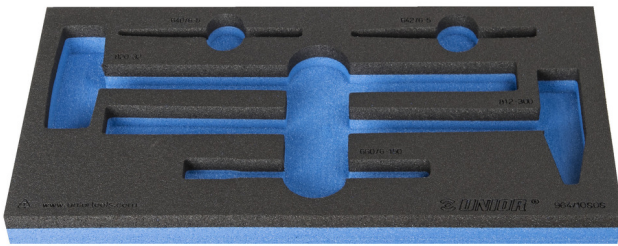

SOS tool tray for 964/10SOS

vI964/10SOS

Profiles

Product features

- material: low density polyethylene foam
- Tool tray dimension: 188 x 364 x 30 mm
- Compatible with drawers of Eurostyle, Eurovision, Euromotion, Europlus and Hercules (front drawers) line

620893

L

188

B

364

H

30

57

* Images of products are symbolic. All dimensions are in mm, and weight in grams. All listed dimensions may vary in tolerance.